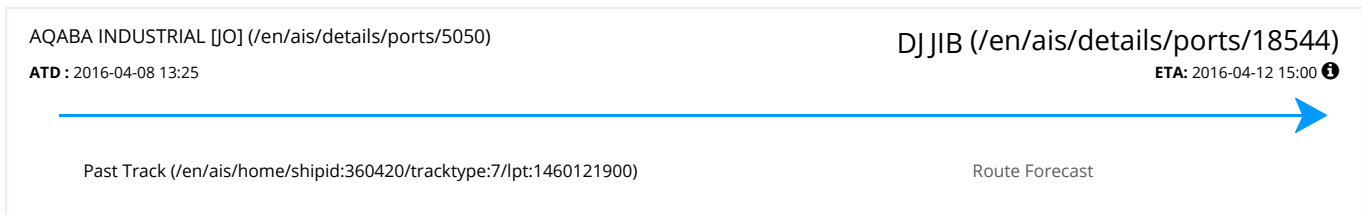

▲ Cookies and local storage help us deliver our services. By using our services, you agree to [our use of cookies and local storage (/en/p/privacy-policy#cookies)](#). Got it

(/en/ais/index/ships/range/flag:US) **SLNC CORSICA**

[Create notifications for this Vessel (/en/users/my_account/notifications/index/wizard/shipid:360420)](#)

(/en/ais/index/ships/range/ship_type:7) General Cargo (/en/ais/index/ships/range/ship_type)

Fleet controls: [Add to Fleet](#)

[Improve Vessel Details (/en/vessels/edit_vessel/360420)](#)

IMO: **9222352**
MMSI: **367711630**
Call Sign: **WDI5379**
Flag: **USA [US]**
AIS Type: **Cargo**

Gross Tonnage: **5548**
Deadweight: **6404 t**
Length Overall x Breadth Extreme: **122m x 18m**
Year Built: **2001**
Status: **Active**

Voyage Info

For full info access [Upgrade (/en/p/plans)](#)

Distance Travelled	●●●●●
Draught	5.3m
Speed recorded (Max / Average)	15.1 / 12.2 knots

- Itineraries History [▶ (/en/ais/index/itineraries/all/shipid:360420/mmsi:367711630/shipname:SLNC%20CORSICA)](#)
- Latest Positions [▶ (/en/ais/index/positions/all/shipid:360420/mmsi:367711630/shipname:SLNC%20CORSICA)](#)

Reported Destination and ETA received at: 2016-04-14 10:07 UTC (2 min ago)

Latest Position

In Range

Position Received: **3 min ago (2016-04-14 10:06 UTC)**
Vessel's Local Time: **2016-04-14 10:06 (UTC)**
Area: **EAFR - Gulf of Aden**
Latitude / Longitude:
11.66172° / 43.11232° (/en/ais/home/centerx:43.11232/centery:11.66172/zoom:10/mmsi:367711630/shipid:360420)
Status: **At Anchor**
Speed/Course: **0.1kn / -**

Nearby Vessels [▶ (/en/ais/index/ships/nearby/shipid:360420/mmsi:367711630/shipname:SLNC%20CORSICA)](#)

[Show on live map >> (/en/ais/home/centerx:43.](#)

Recent Port Calls

[Local Time](#) [Time (UTC)](#)

Port	Arrival (LT)	Departure (LT)	In Transit
No Records Found