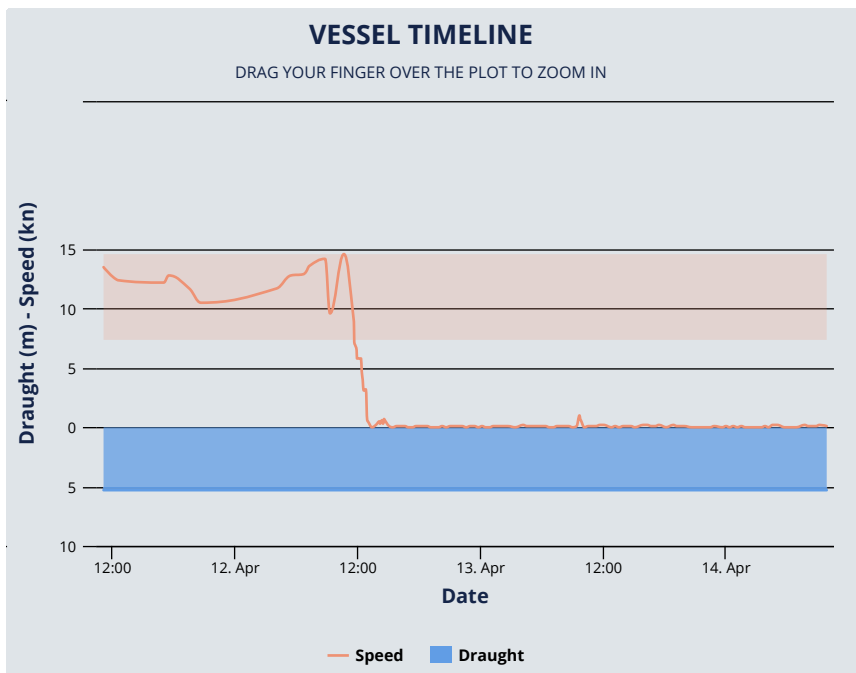

Savoy Alfonso XII
250,00€
Book Now

[Upload a photo (/en/photos/upload/shipid:360420/name:SLNC%20CORSICA/type:Cargo)](#)

[Ship Photos: 41 (/en/photos/of/ships/shipid:360420/shipname:SLNC%20CORSICA/mmsi:367711630)](#)